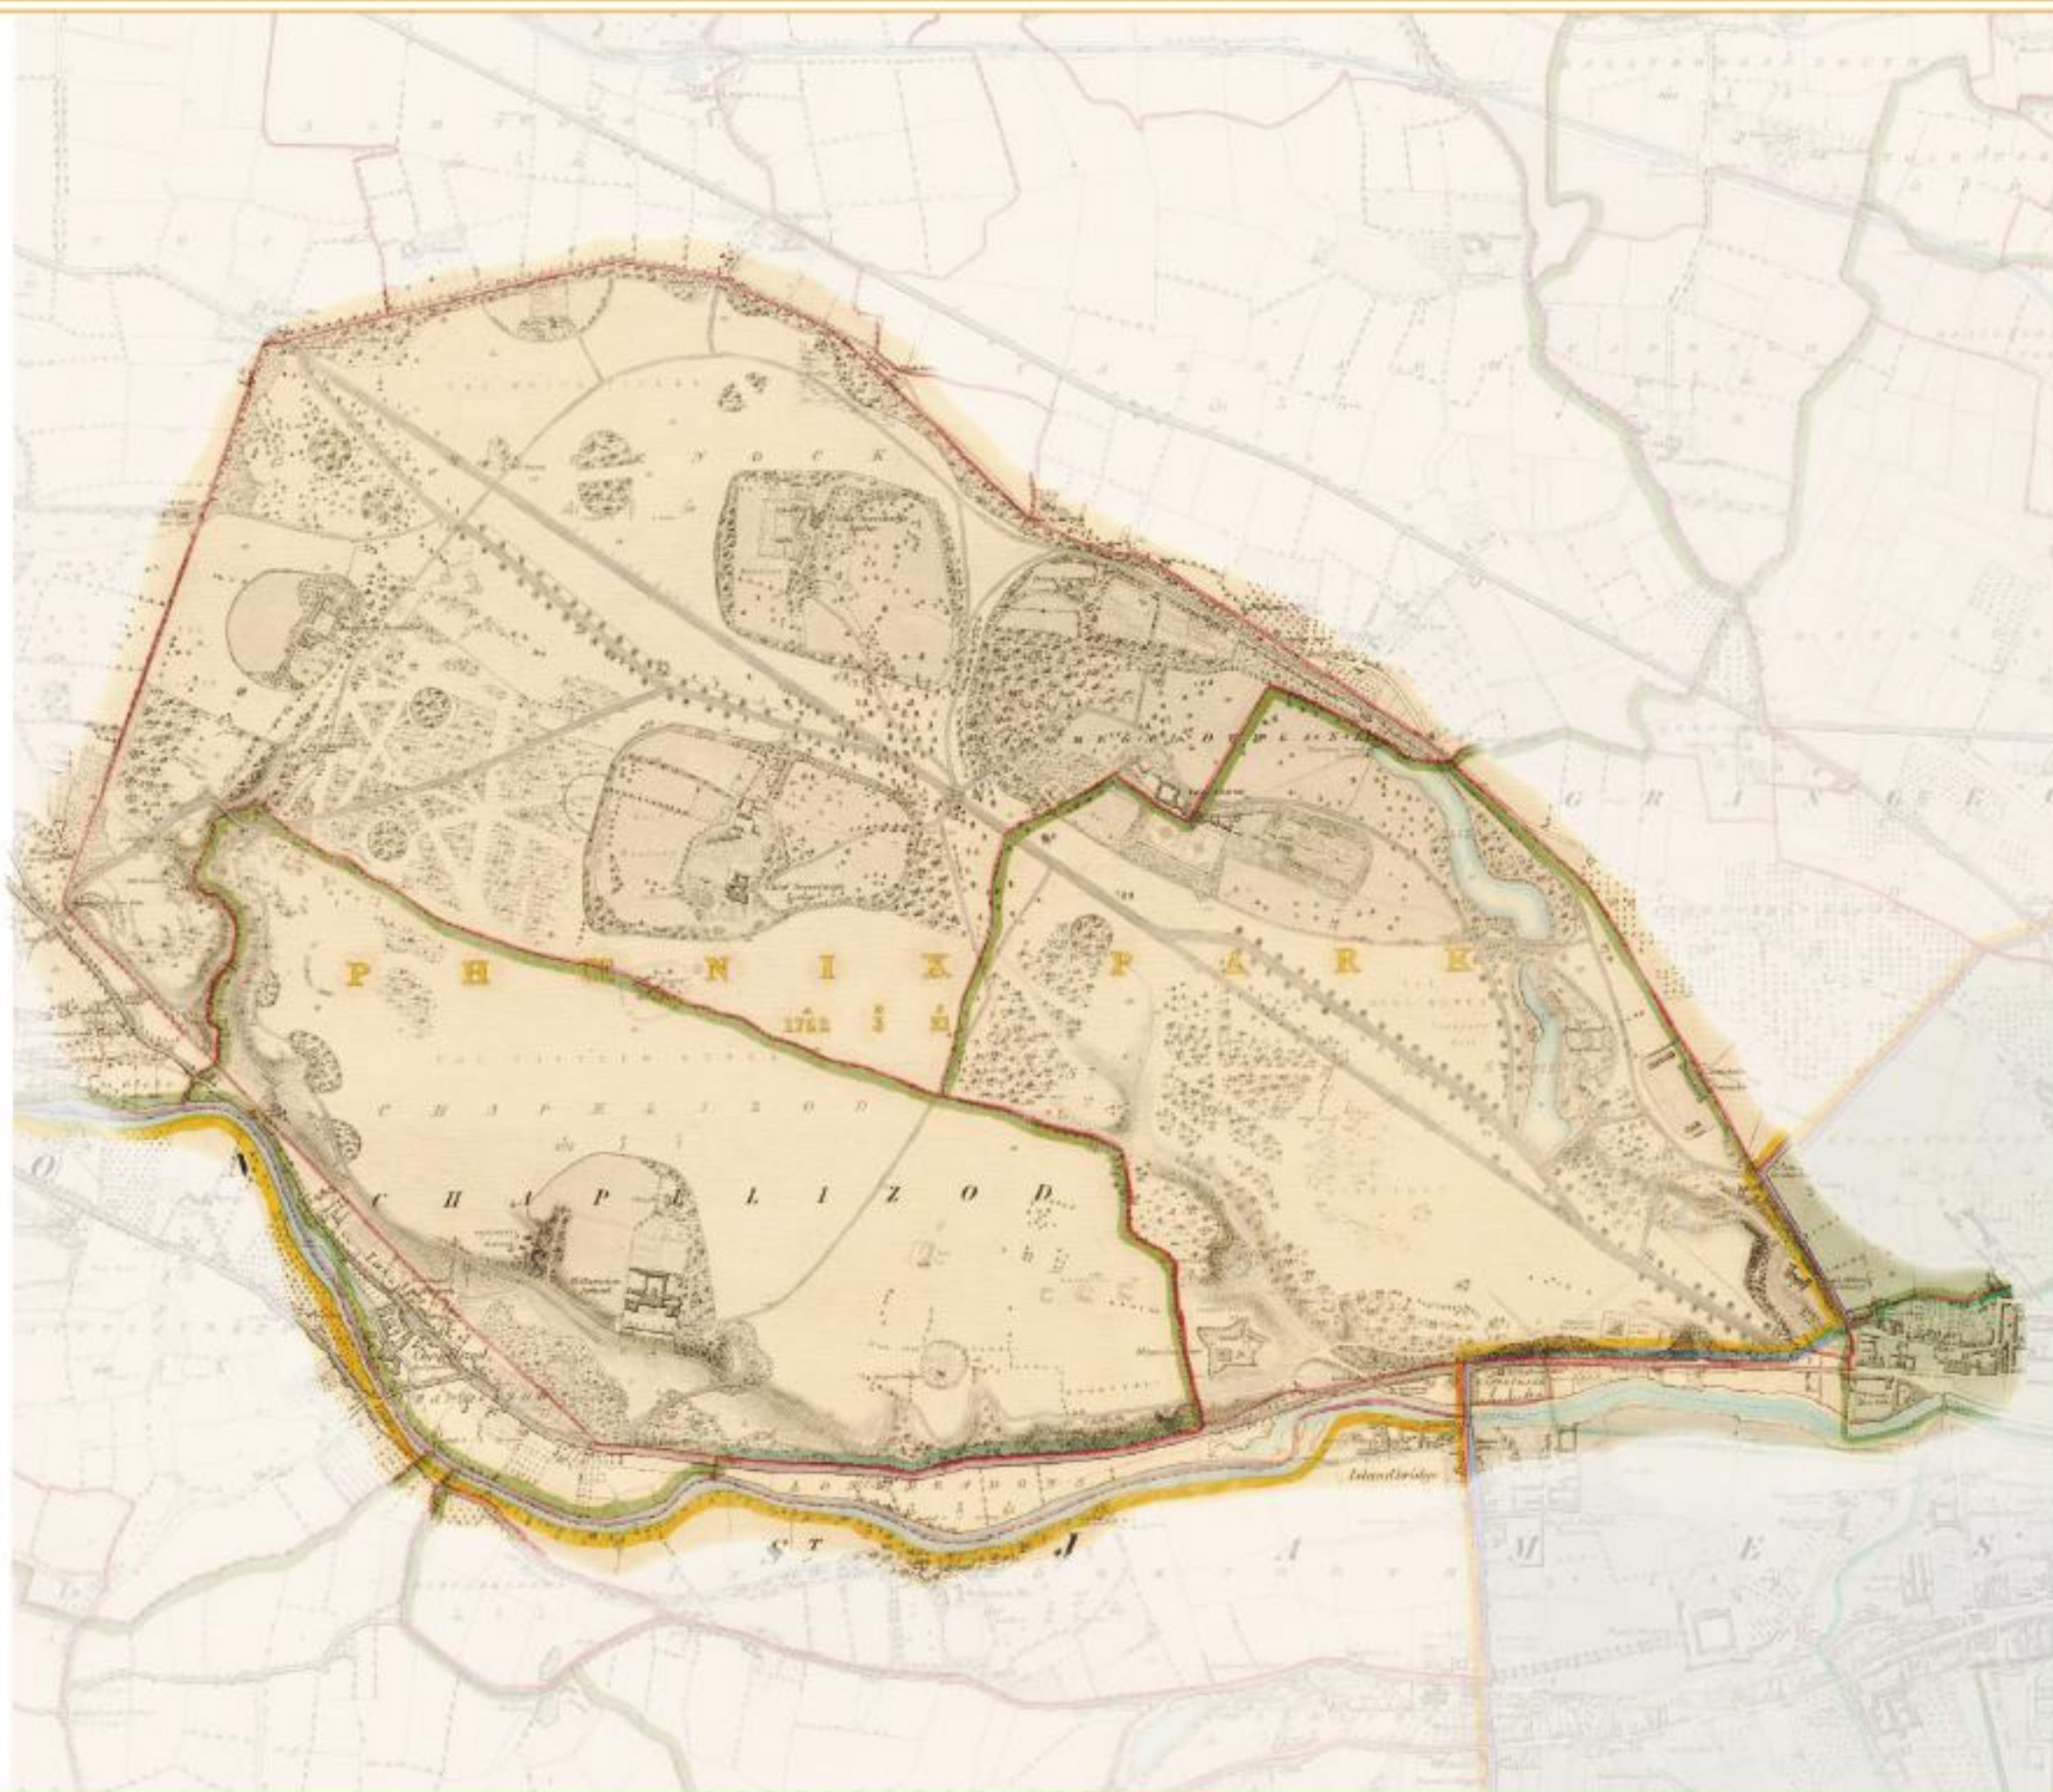

Map
of the
Phoenix Park
1837

This special edition map of the Phoenix Park was presented to staff to mark the completion of the 1:5 000 mapping project October 2005